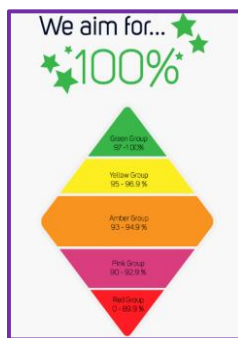

**magic breakfast**  
fuel for learning

Free bagels for ALL children  
available every morning in class !

**SCHOOL FRUIT AND VEGETABLE SCHEME (SFVS)**

A free piece of fruit or veg for all FS/KS1  
children daily !

## Class Attendance

Week Beg 29th April '24

Oak	96%
Ash	96%
Elm	94%
1N	95%
1B	94%
2G	95%
2O	95%
3B	97%
4W	93%
34HW	97%
5H	97%
6J	97%
6F	97%